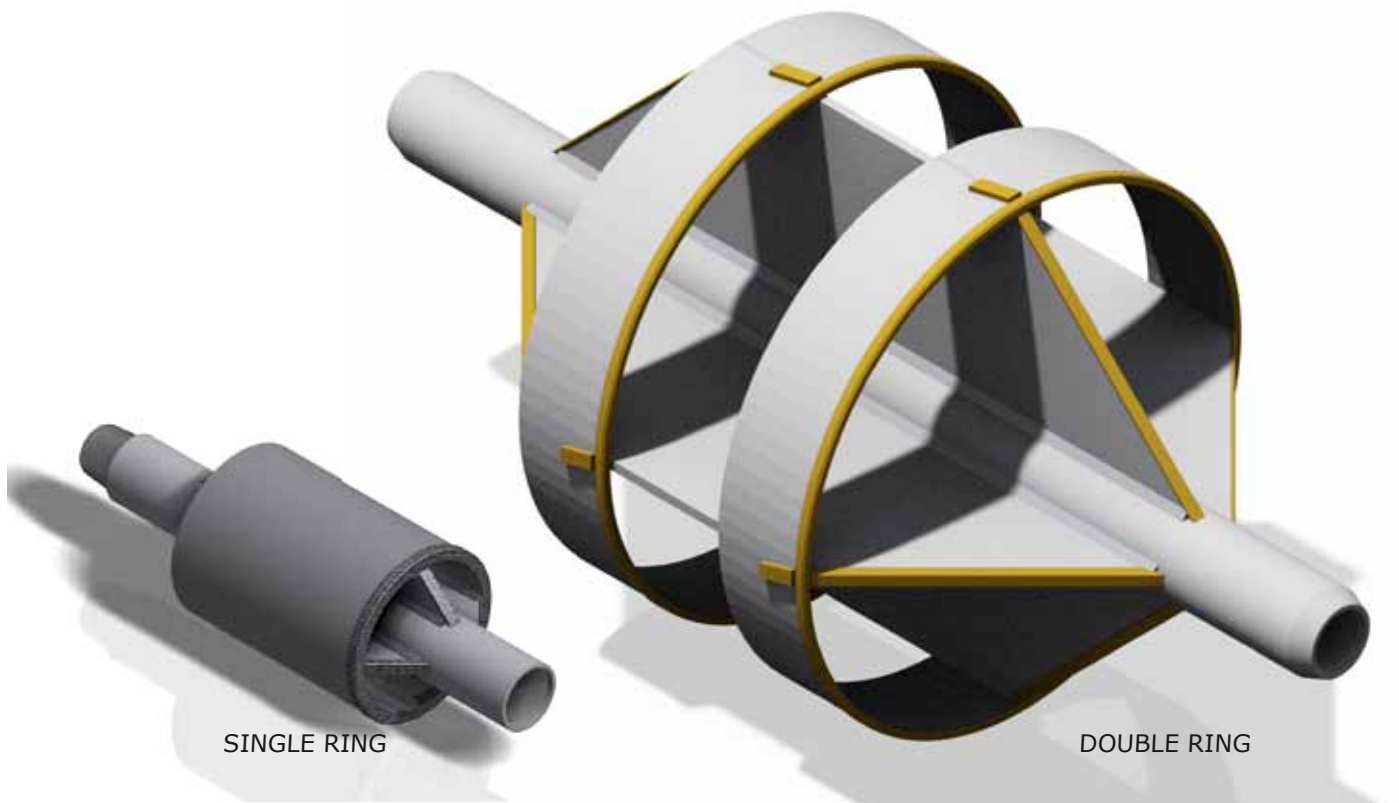

F-B; 79BHF 5@N9F

k@8 CENTRALIZER

CODE	DESCRIPTION
CN0018658FH	CENTRALIZER 457/18 D.203 6"5/8 FH F/F L.1500 SINGLE RING
CN0A18658FH	CENTRALIZER 457/18 D.203 6"5/8 FH M/F L.1500 SINGLE RING
CN0A22658FH	CENTRALIZER 558/22 D.203 6"5/8 FH M/F L.1500 SINGLE RING
CN0024658FH	CENTRALIZER 609/24 D.203 6"5/8 FH F/F L.1500 SINGLE RING
CN0A24658FH	CENTRALIZER 609/24 D.203 6"5/8 FH M/F L.1500 SINGLE RING
CN0026658FH	CENTRALIZER 660/26 D.203 6"5/8 FH F/F L.1600 SINGLE RING
CN0A26658FH	CENTRALIZER 660/26 D.203 6"5/8 FH M/F L.1600 SINGLE RING
CN0030658FH	CENTRALIZER 762/30 D.203 6"5/8 FH F/F L.1700 SINGLE RING
CN0A30658FH	CENTRALIZER 762/30 D.203 6"5/8 FH M/F L.1700 SINGLE RING
CN0032658FH	CENTRALIZER 813/32 D.203 6"5/8 FH F/F L.1700 SINGLE RING
CN0A32658FH	CENTRALIZER 813/32 D.203 6"5/8 FH M/F L.1700 SINGLE RING
CN0A40658FH	CENTRALIZER 1016/40 D.203 6"5/8 FH M/F L.2200 DOUBLE RING
CN0A48658FH	CENTRALIZER 1220/48 D.203 6"5/8 FH M/F L.2500 DOUBLE RING
CN0A52658FH	CENTRALIZER 1320/52 D.203 6"5/8 FH M/F L.2800 DOUBLE RING