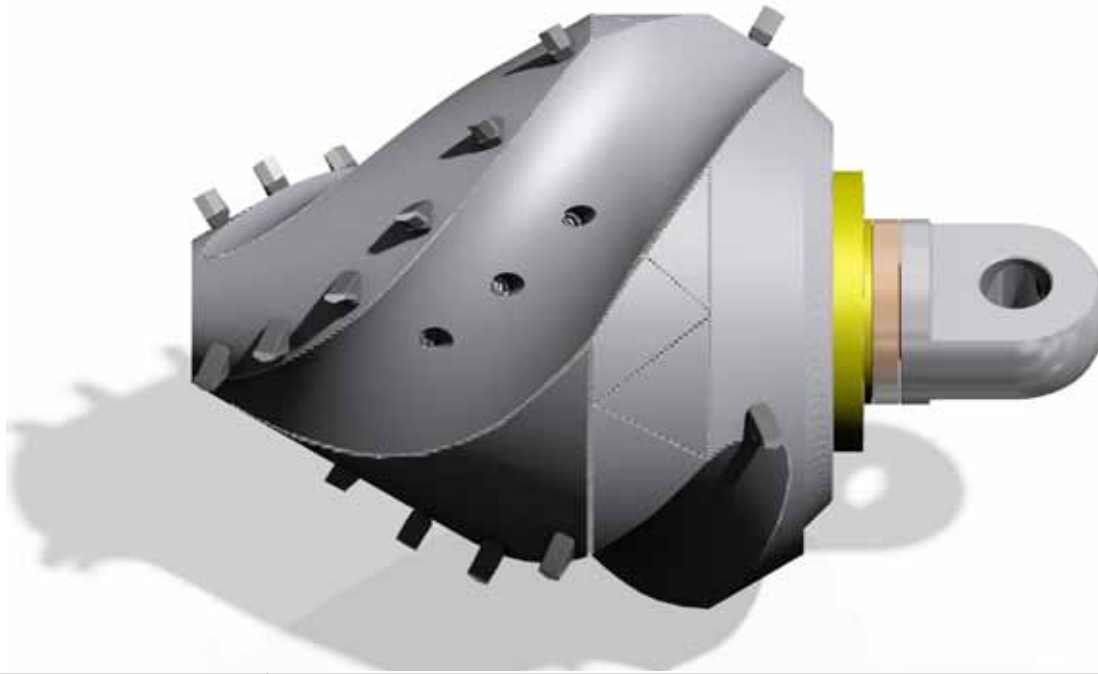

SPIRAL TOOTH/PICK REAMER "DC" double cone w/int.sw

**SPIRAL TOOTH REAMERS**

CODE	DESCRIPTION
ASTS150S	SPIRAL TOOTH REAMER D150 10 TON SWIVEL 2" 3/8 AR F
ASTS200S	SPIRAL TOOTH REAMER D200 10 TON SWIVEL 2" 3/8 AR F
ASTS250C	SPIRAL TOOTH REAMER DC D250 10 TON 2" 3/8 AR F
ASTS300C	SPIRAL TOOTH REAMER DC D300 15 TON 2" 3/8 AR F
ASTS350C	SPIRAL TOOTH REAMER DC D350 15 TON 2" 7/8 IF F
ASTS400C	SPIRAL TOOTH REAMER DC D400 20 TON 2" 7/8 IF F
ASTS450C	SPIRAL TOOTH REAMER DC D450 20 TON 2" 7/8 IF F
ASTS500C	SPIRAL TOOTH REAMER DC D500 20 TON 2" 7/8 IF F
ASTS550C	SPIRAL TOOTH REAMER DC D550 20 TON 2" 7/8 IF F
ASTS550C-H	SPIRAL TOOTH REAMER DC D550 40 TON 2" 7/8 IF F
ASTS600C	SPIRAL TOOTH REAMER DC D600 20 TON 2" 7/8 IF F
ASTS600C-H	SPIRAL TOOTH REAMER DC D600 40 TON 2" 7/8 IF F
ASTS650C	SPIRAL TOOTH REAMER DC D650 20 TON 2" 7/8 IF F
ASTS650C-H	SPIRAL TOOTH REAMER DC D650 40 TON 2" 7/8 IF F
ASTS700C	SPIRAL TOOTH REAMER 700 20 T DOUBLE STEP 4" 1/2 IF F
ASTS700S-H	SPIRAL TOOTH REAMER 700 40 T DOUBLE STEP 4" 1/2 IF F
ASTS750S-H	SPIRAL TOOTH REAMER 750 40 T DOUBLE STEP 4" 1/2 IF F
ASTS800S-H	SPIRAL TOOTH REAMER 800 40 T TRIPLE STEP 4" 1/2 IF F
ASTS850S-H	SPIRAL TOOTH REAMER 850 40 T TRIPLE STEP 4" 1/2 IF F
ASTS900S-H	SPIRAL TOOTH REAMER 900 40 T TRIPLE STEP 4" 1/2 IF F